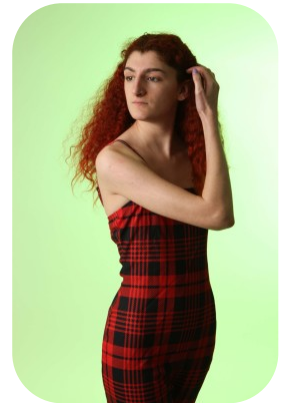

Additional Talents:

BIKE - SWIM - ROLLERSKATE - ICESKATE - FOOTBALL - BASKETBALL - GUITAR - SINGING LESSONS