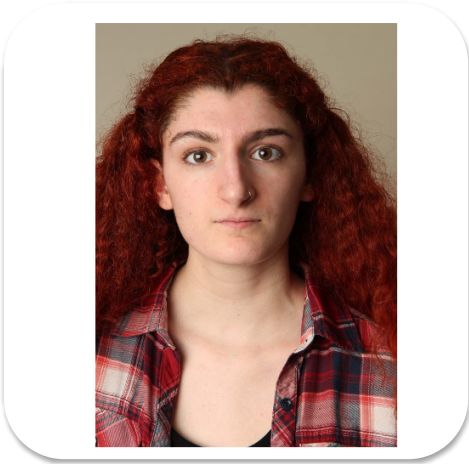

# Rebecca Stokes Corral

Age: 21-24	Height: 5ft3inch	Eye Colour: Brown	Accent: Mediterranean
Gender:F	Weight: 43kg	Waist: 26	
Location: London	Shoe Size: 3	Bust: 69	
Drives: No	Hair Color: Red	Hips: 31	