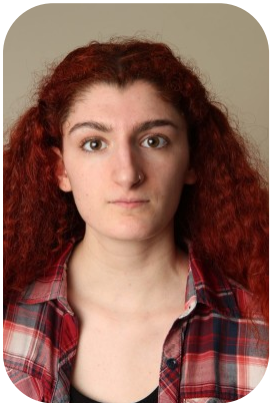

Additional Talents:

BIKE - SWIM - ROLLERSKATE - ICESKATE - FOOTBALL - BASKETBALL - GUITAR - SINGING LESSONS